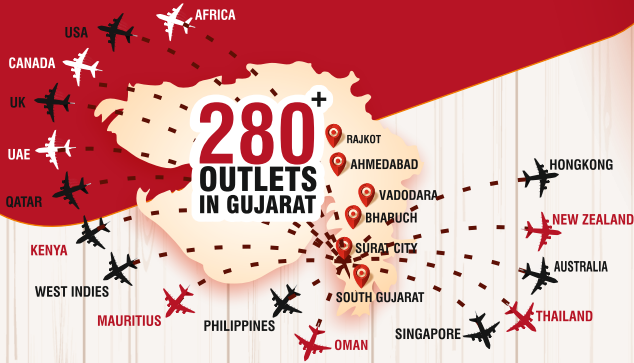

# GUJARAT'S FASTEST GROWING BAKERY CHAIN

ASIA'S 1<sup>ST</sup> BAKERY WHO HAS 13 WORLD RECORDS

We are Looking for Ahmedabad District | Gandhinagar | Mehsana Kheda | Anand | Patan | Sabar Kantha Surendranagar | Rajkot District